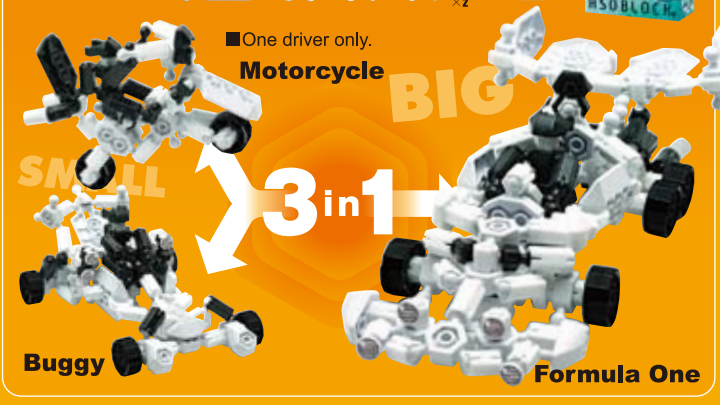

# New Creation 25 line " 3 in 1 " kit !

One big model from two small ones. Instructions and special stickers included.

25KB  
3DINOSAURS

25MB  
3MECHANIC  
ROBOTS

25NB  
3ANIMALS

25PB  
3RACER

■ Three models can not be built at the same time with 1 kit.