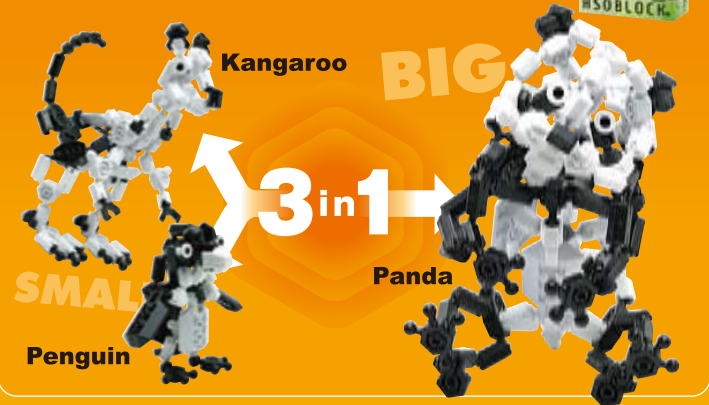

# New Creation 25 line " 3 in 1 " kit !

One big model from two small ones. Instructions and special stickers included.

25KB  
3DINOSAURS

25MB  
3MECHANIC  
ROBOTS

25NB  
3ANIMALS

25PB  
3RACER

■ Three models can not be built at the same time with 1 kit.