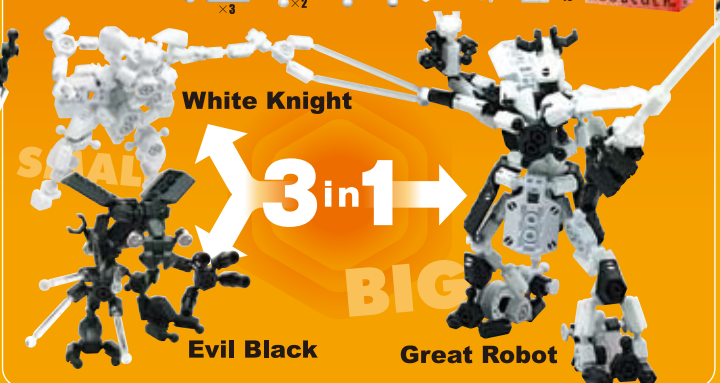

# New Creation 25 line " 3 in 1 " kit !

One big model from two small ones. Instructions and special stickers included.

25KB  
3DINOSAURS

25MB  
3MECHANIC  
ROBOTS

25NB  
3ANIMALS

25PB  
3RACER

■ Three models can not be built at the same time with 1 kit.