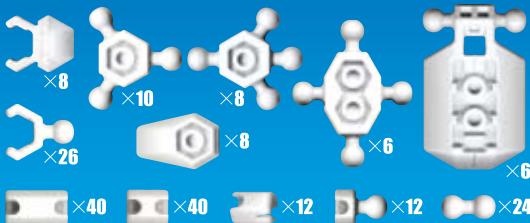

# New Creation 25 line " 3 in 1 " kit !

One big model from two small ones. Instructions and special stickers included.

25KB  
3DINOSAURS

25MB  
3MECHANIC  
ROBOTS

25NB  
3ANIMALS

25PB  
3RACER

■ Three models can not be built at the same time with 1 kit.

# New Basic 301 line !

Total 210 pieces including 2 kinds of new parts.

Basic  
301

NEW  
PARTS

COLOR  
WHITE

301W

COLOR  
BLACK

301K